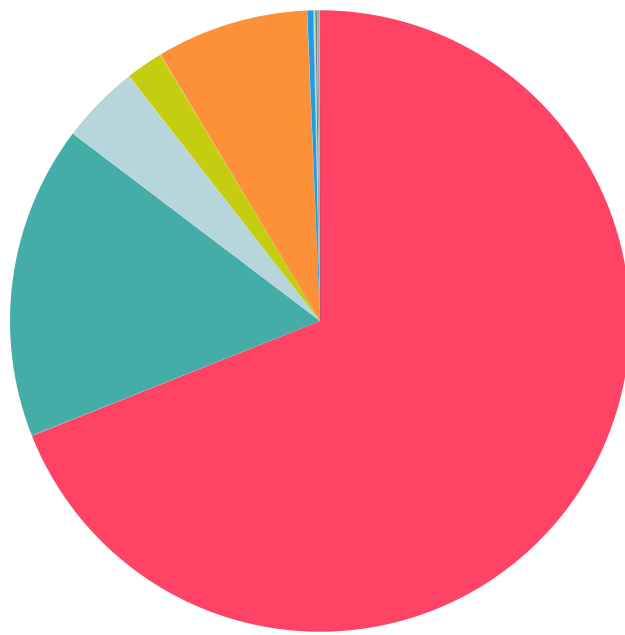

2020 Year to Date LHMC Recruitment Marketing

304,487
RN JOB VIEWS

-26% Y/Y

6,010
RN EXTERNAL APPS

+28% Y/Y

01.01.20 - 08.31.20

LHMC JOB VIEWS BY CHANNEL

Numbers reflect all job views that were generated by a paid marketing channel.

NURSING ONLY

RN Application Volume