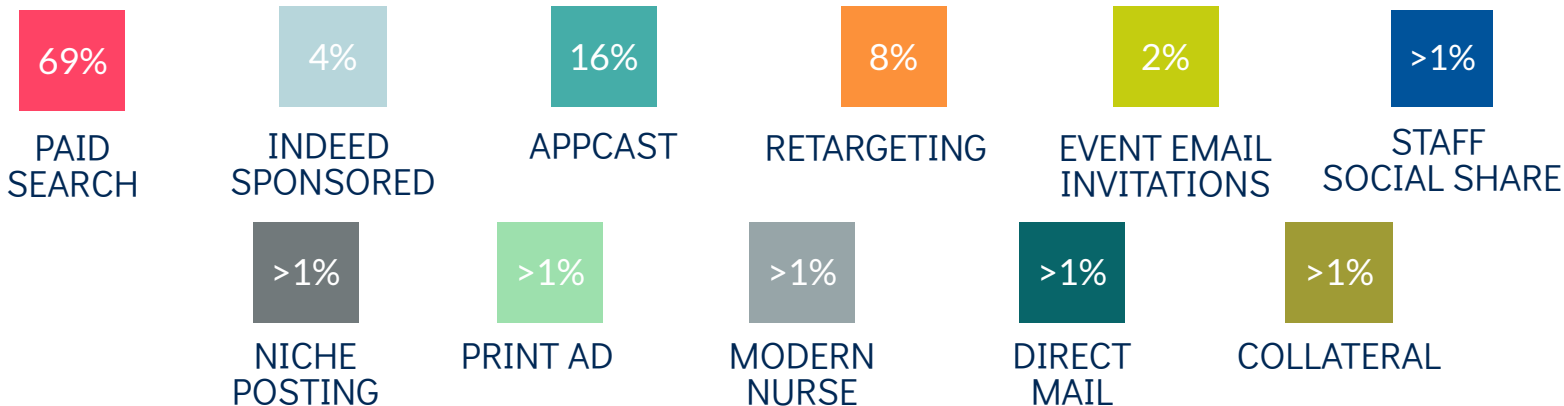

2020 Year to Date LHMC Recruitment Marketing

304,487
RN JOB VIEWS

-26% Y/Y

6,010
RN EXTERNAL APPS

+28% Y/Y

01.01.20 - 08.31.20

LHMC JOB VIEWS BY CHANNEL

Numbers reflect all job views that were generated by a paid marketing channel.

NURSING ONLY

RN Application Volume